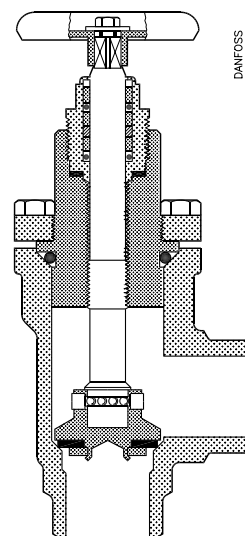

Fig. 1, Small, SVA 3-15

Fig. 2, Medium/large, SVA 10 - 40

Description	Type	Size 3-10 Small (1/8 - 3/8 in.)	Size 15-20 Medium (1/2 - 3/4 in.)	Size 25-40 Large (1 - 1 1/2 in.)
		Code no.	Code no.	Code no.
Spare part kit, cone	all	148B4069	148B4052	148B4000
Pos. 5 Cone complete incl. steel balls and Allen screw 13 O-ring for housing/bonnet Allen key				
Spare part kit, for bonnet and cap (dismounting set)	all	148B4070	148B4053	148B4008
Pos. 13 O-ring for housing/bonnet 18 Gasket for cap				
Repair kit, complete set of gaskets	ST	148B4071	148B4054	148B4016
Pos. 5 Cone complete incl. steel balls and Allen screw 8 Packing gland incl. gaskets 13 O-ring for housing/bonnet 18 Gasket for cap Allen key	LT - SS	-	148B4055	148B4024
Packing gland incl. gaskets (with O-rings)	ST	148B4072	148B4056	148B4032
Pos. 8 Packing gland incl. gaskets				
Packing gland incl. gaskets (with teflon sealing and O-ring)	LT - SS	-	148B4057	148B4037
Pos. 8 Packing gland incl. gaskets				
Handwheel incl. screw and washer	-	148B4073	148B4060	148B4062
Pos. 14 Handwheel incl. nut and washer				
Cap incl. gasket	-	148B4074	148B4075	148B4076
Pos. 17 Cap incl. gasket				
Pos. 13 O-ring for housing/bonnet (10 pcs.)	-	148B4143	148B4212¹ 148B4144²	148B4213¹ 148B4145²
Grease for packing gland (tube)	-	148H3445	148H3445	148H3445

SVA-ST: Standard -50 / +150°C (-58 / +302°F)
SVA-LT: Low temperature -60 / +150°C (-76 / +302°F)

¹ After January 2003
² Before January 2003